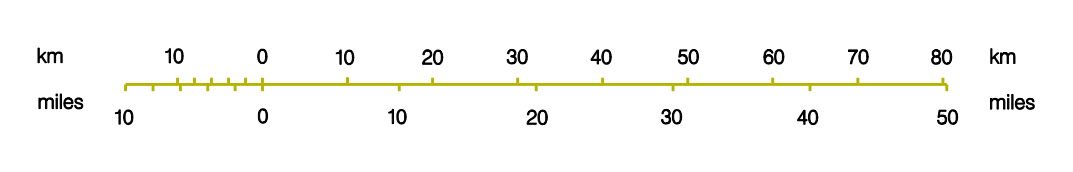

Government of Alberta

RURAL GAS UTILITY FRANCHISE AREAS
APRIL 2013

- FRANCHISE BOUNDARY
- GAS UTILITY TYPE
- ATCO GAS
- ALTAS GAS UTILITIES INC.
- OTHER PRIVATE UTILITIES
- MUNICIPAL UTILITIES
- MEMBER - OWNED CO-OPERATIVES
- NON - FRANCHISED AREAS